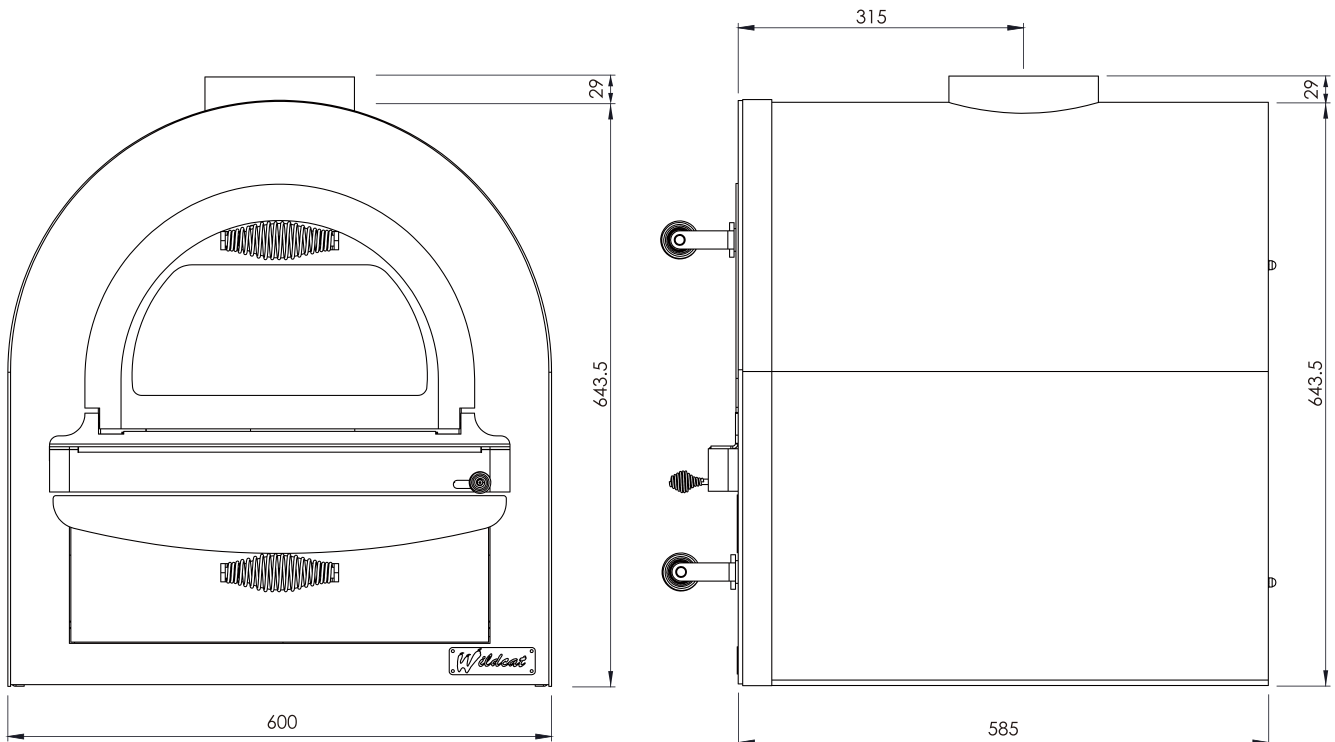

Wildcat 6000 Dimensions

Overall Dimensions 585mm Deep x 600mm Wide x 672mm High x 115kg Weight

Oven Dimensions 500mm Deep x 400mm Wide x 230mm High

Firebox Dimensions 500mm Deep x 460mm Wide x 180mm High

*2 x 450mm length of stainless steel flue pipe and a stainless steel cowl is provided with the oven.

Wildcat 6000 Dimensions

Overall Dimensions 585mm Deep x 600mm Wide x 672mm High x 115kg Weight

Oven Dimensions 500mm Deep x 400mm Wide x 230mm High

Firebox Dimensions 500mm Deep x 460mm Wide x 180mm High

*2 x 450mm length of stainless steel flue pipe and a stainless steel cowl is provided with the oven.