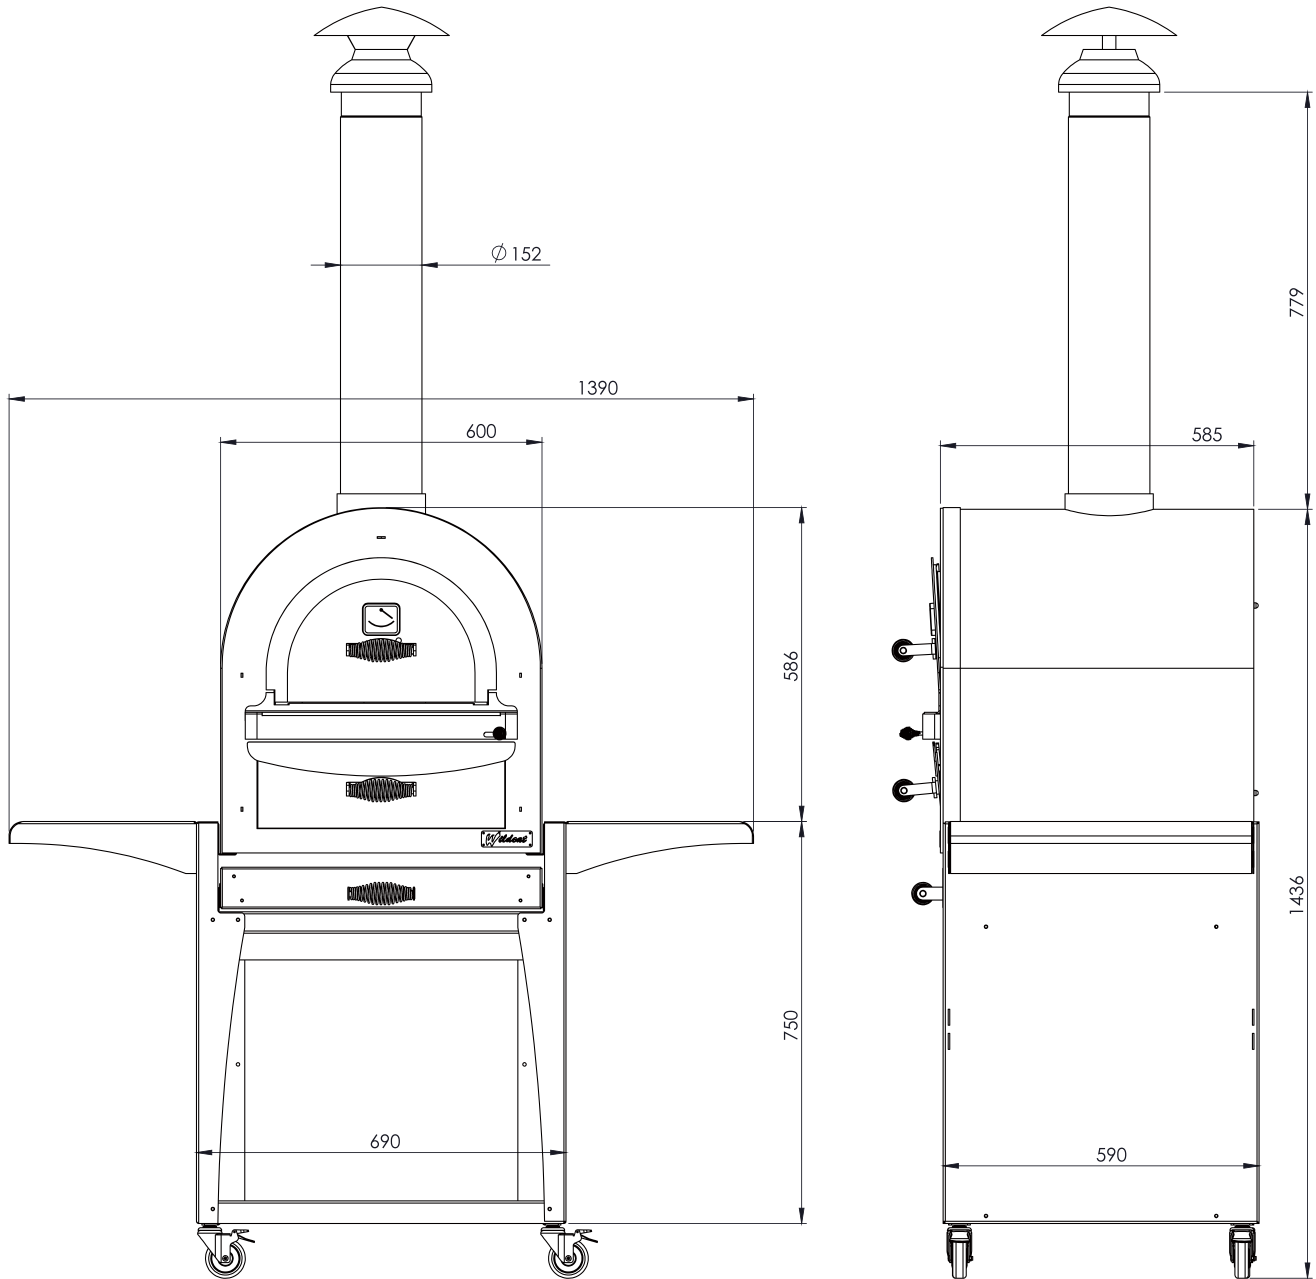

Wildcat 6000 Dimensions

Overall Dimensions 585mm Deep x 600mm Wide x 672mm High x 115kg Weight

Oven Dimensions 500mm Deep x 400mm Wide x 230mm High

Firebox Dimensions 500mm Deep x 460mm Wide x 180mm High

*2 x 450mm length of stainless steel flue pipe and a stainless steel cowl is provided with the oven.

Wildcat 6000 Dimensions

Overall Dimensions 585mm Deep x 600mm Wide x 672mm High x 115kg Weight

Oven Dimensions 500mm Deep x 400mm Wide x 230mm High

Firebox Dimensions 500mm Deep x 460mm Wide x 180mm High

*2 x 450mm length of stainless steel flue pipe and a stainless steel cowl is provided with the oven.