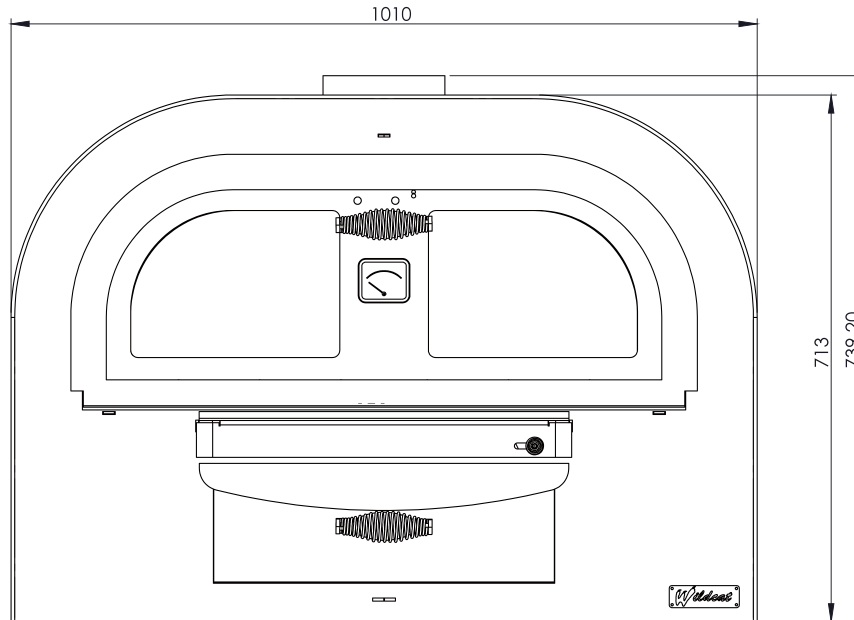

Wildcat 8000 Dimensions

Overall Dimensions 590mm Deep x 1010mm Wide x 740mm High x 145kg Weight

Oven Dimensions 500mm Deep x 810mm Wide x 280mm High

Firebox Dimensions 500mm Deep x 460mm Wide x 180mm High

*2 x 450mm length of stainless steel flue pipe and a stainless steel cowl is provided with the oven.

Wildcat 8000 Dimensions

Overall Dimensions 590mm Deep x 1010mm Wide x 740mm High x 145kg Weight

Oven Dimensions 500mm Deep x 810mm Wide x 280mm High

Firebox Dimensions 500mm Deep x 460mm Wide x 180mm High

*2 x 450mm length of stainless steel flue pipe and a stainless steel cowl is provided with the oven.