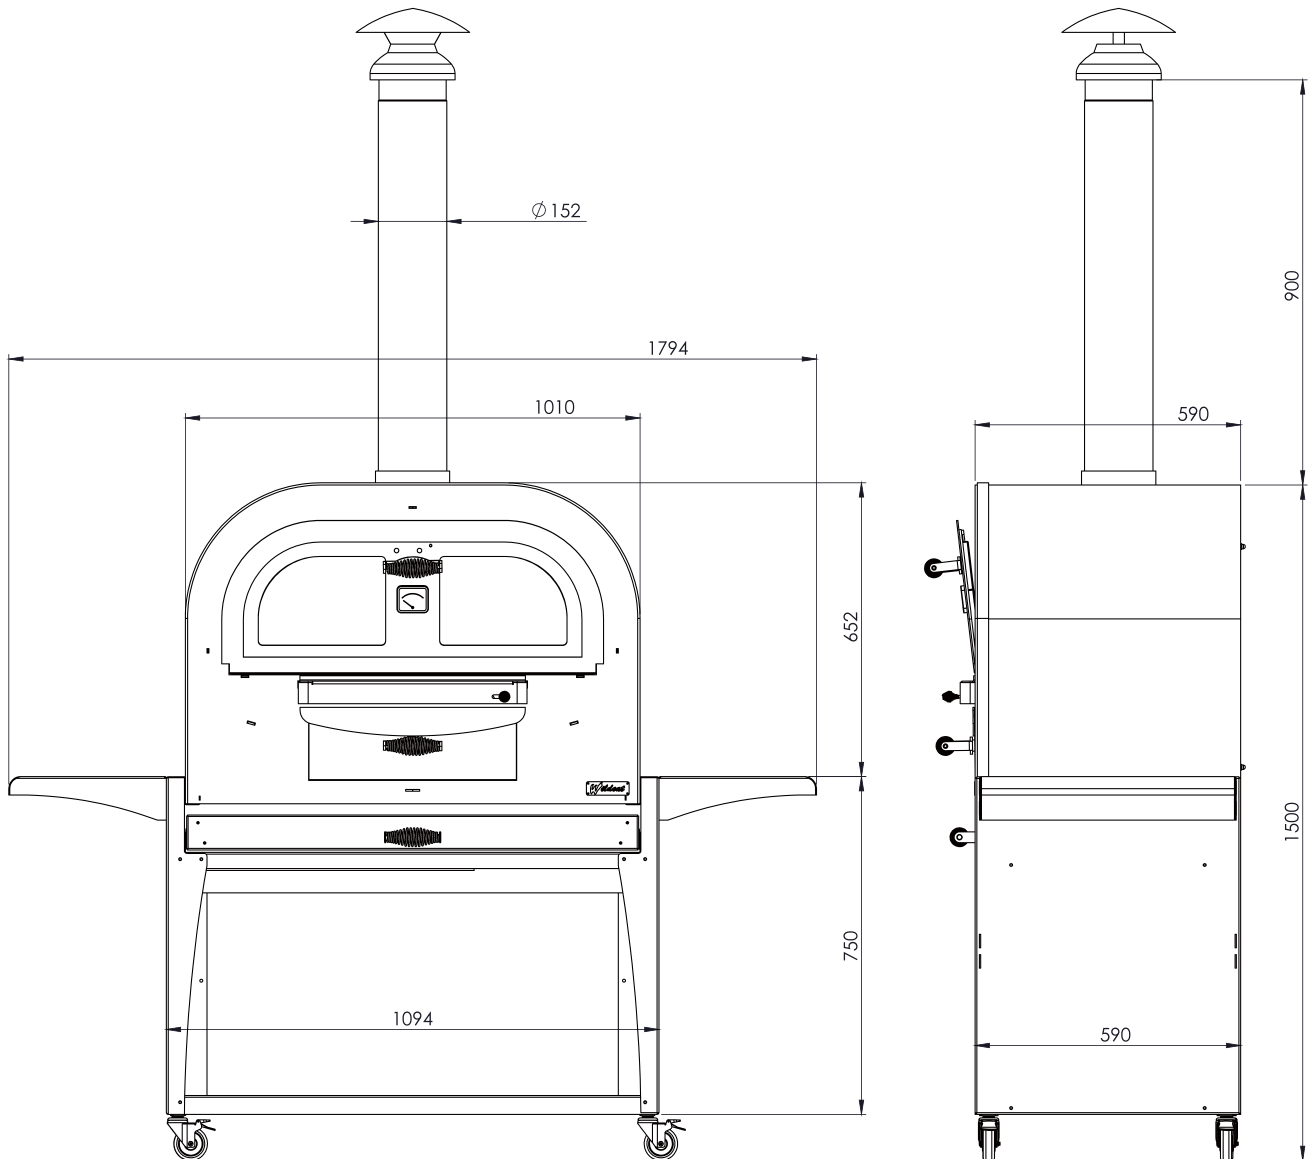

Wildcat 8000 Dimensions

Overall Dimensions 590mm Deep x 1010mm Wide x 740mm High x 145kg Weight

Oven Dimensions 500mm Deep x 810mm Wide x 280mm High

Firebox Dimensions 500mm Deep x 460mm Wide x 180mm High

*2 x 450mm length of stainless steel flue pipe and a stainless steel cowl is provided with the oven.

Wildcat 8000 Dimensions

Overall Dimensions 590mm Deep x 1010mm Wide x 740mm High x 145kg Weight

Oven Dimensions 500mm Deep x 810mm Wide x 280mm High

Firebox Dimensions 500mm Deep x 460mm Wide x 180mm High

*2 x 450mm length of stainless steel flue pipe and a stainless steel cowl is provided with the oven.