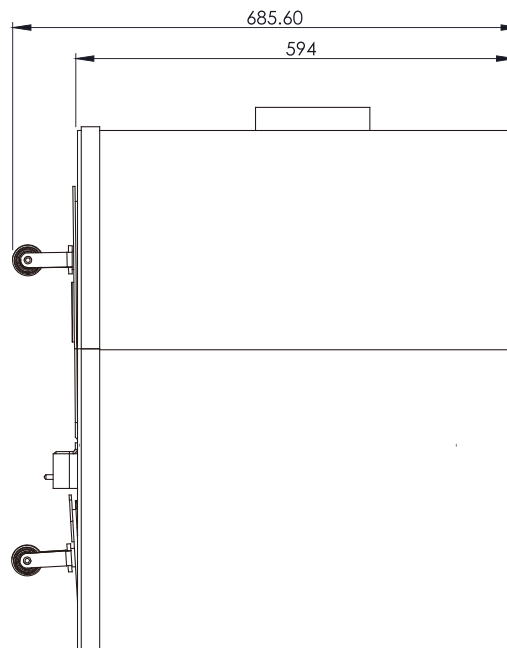

Wildcat 8000 Dimensions

Overall Dimensions 590mm Deep x 1010mm Wide x 740mm High x 145kg Weight

Oven Dimensions 500mm Deep x 810mm Wide x 280mm High

Firebox Dimensions 500mm Deep x 460mm Wide x 180mm High

*2 x 450mm length of stainless steel flue pipe and a stainless steel cowl is provided with the oven.

Wildcat 8000 Dimensions

Overall Dimensions 590mm Deep x 1010mm Wide x 740mm High x 145kg Weight

Oven Dimensions 500mm Deep x 810mm Wide x 280mm High

Firebox Dimensions 500mm Deep x 460mm Wide x 180mm High

*2 x 450mm length of stainless steel flue pipe and a stainless steel cowl is provided with the oven.