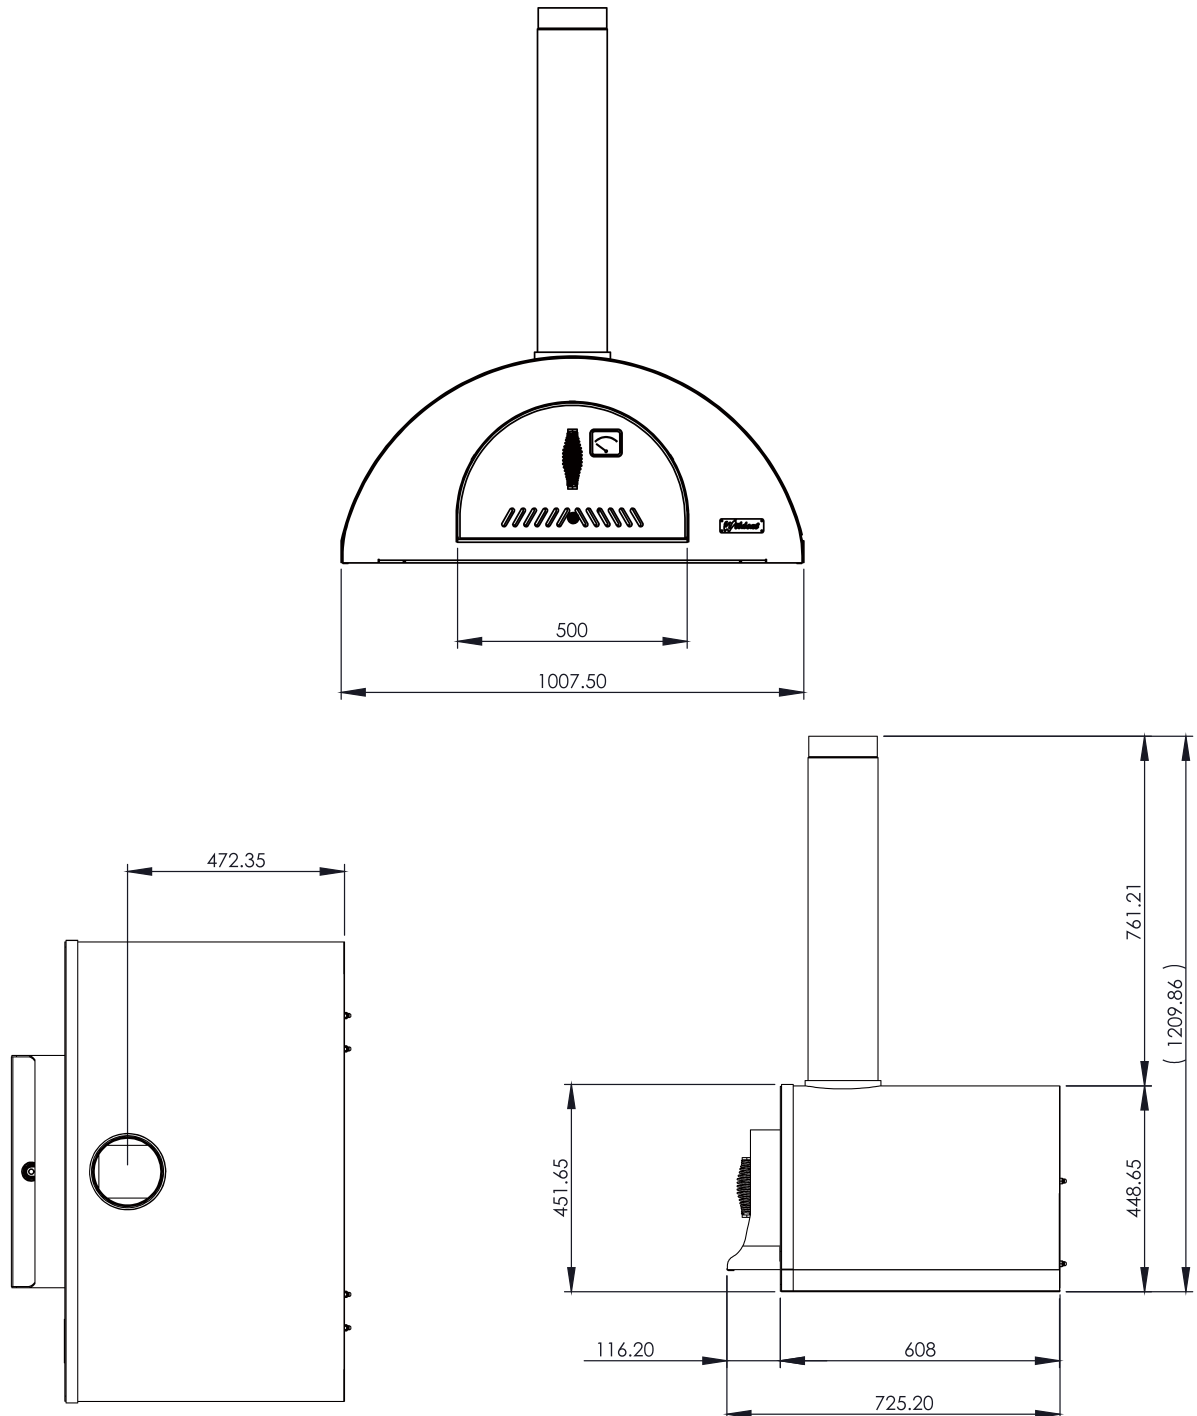

Wildcat 3000 Dimensions

Overall Dimensions 725mm Deep x 1007mm Wide x 450mm High x 125kg Weight

Oven Dimensions 510mm Deep x 790mm Wide x 295mm High

*1 x 900mm length of stainless steel flue pipe and a stainless steel cowl is provided with the oven.