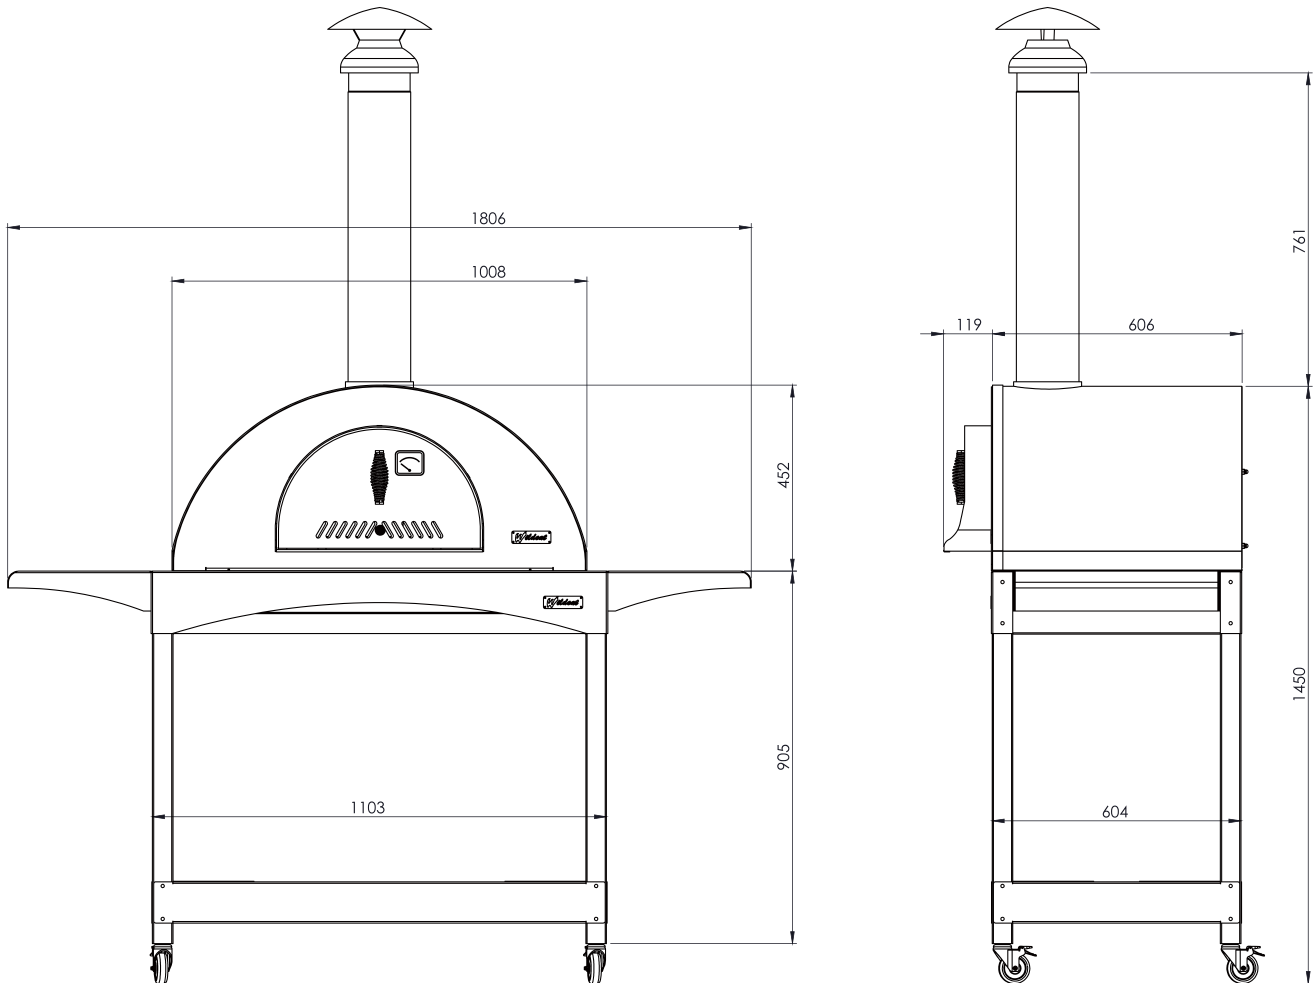

Wildcat 3000 Dimensions

Overall Dimensions 725mm Deep x 1007mm Wide x 450mm High x 125kg Weight

Oven Dimensions 510mm Deep x 790mm Wide x 295mm High

*1 x 900mm length of stainless steel flue pipe and a stainless steel cowl is provided with the oven.