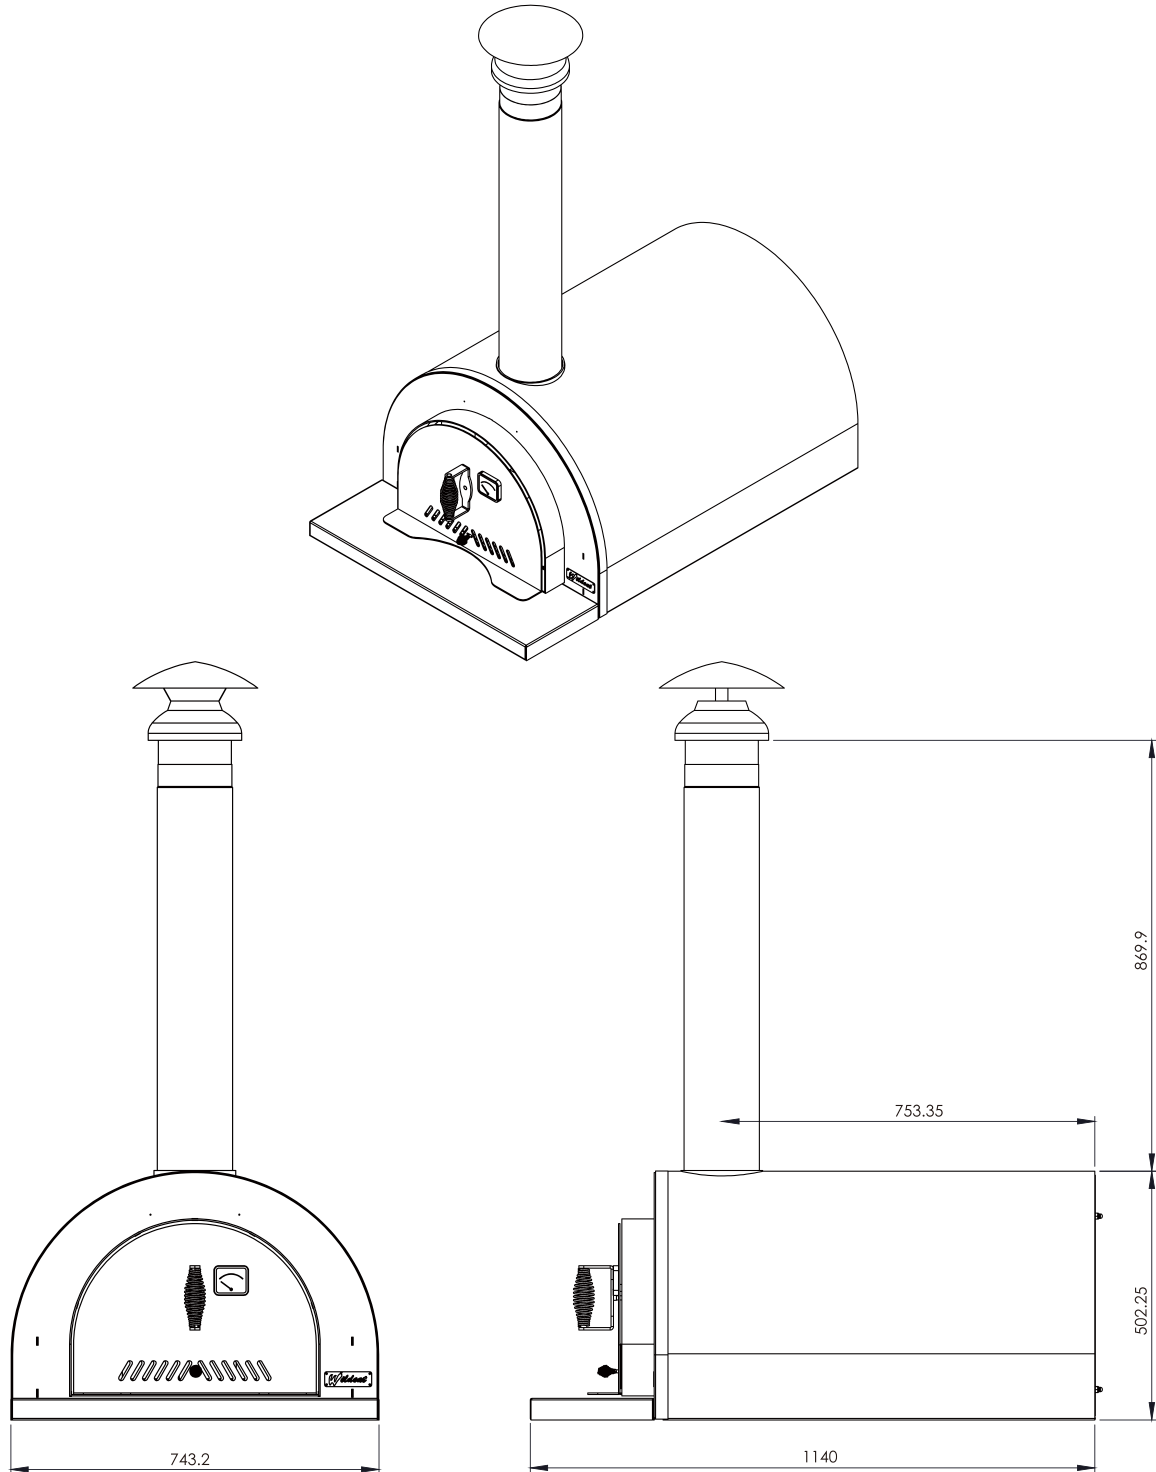

Wildcat 5000 Dimensions

Overall Dimensions 1140mm Deep x 743mm Wide x 502mm High x 125kg Weight

Oven Dimensions 760mm Deep x 575mm Wide x 355mm High

*1 x 900mm length of stainless steel flue pipe and a stainless steel cowl is provided with the oven.