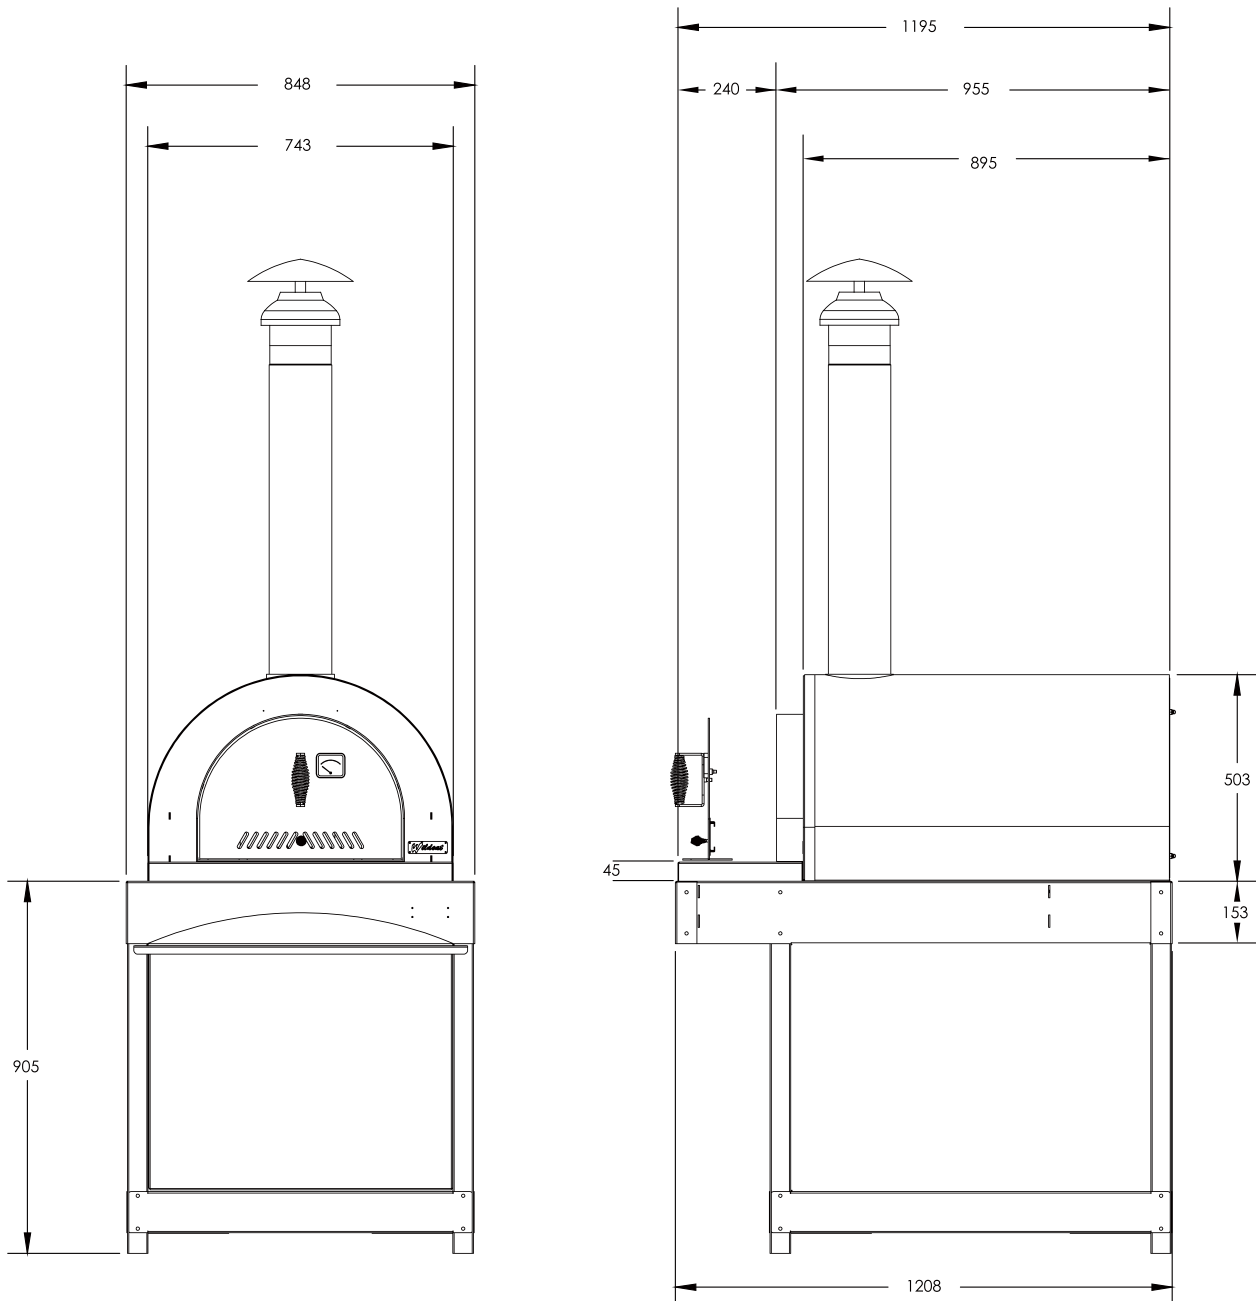

Wildcat 5000 Dimensions

Overall Dimensions 1140mm Deep x 743mm Wide x 502mm High x 125kg Weight

Oven Dimensions 760mm Deep x 575mm Wide x 355mm High

*1 x 900mm length of stainless steel flue pipe and a stainless steel cowl is provided with the oven.