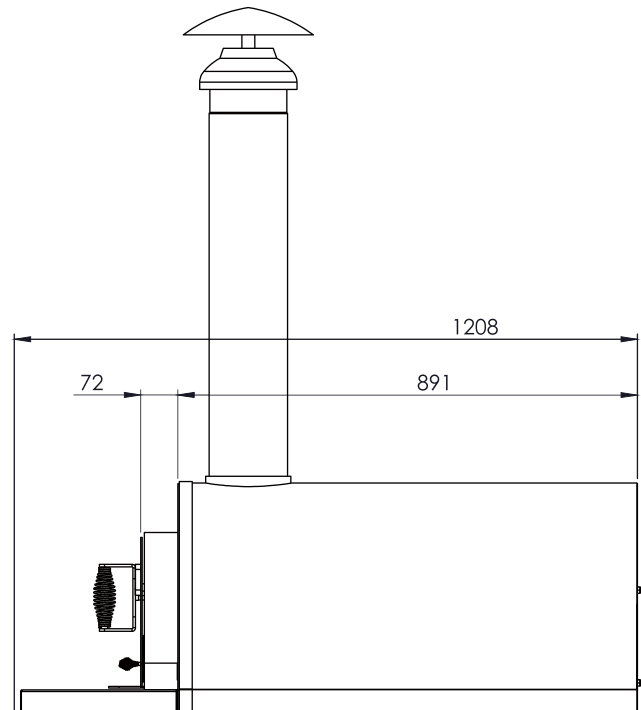

Wildcat 9000 Dimensions

Overall Dimensions 820mm Deep x 900mm Wide x 450mm High x 150kg Weight

Oven Dimensions 805mm Deep x 805mm Wide x 348mm High

*1 x 900mm length of stainless steel flue pipe and a stainless steel cowl is provided with the oven.