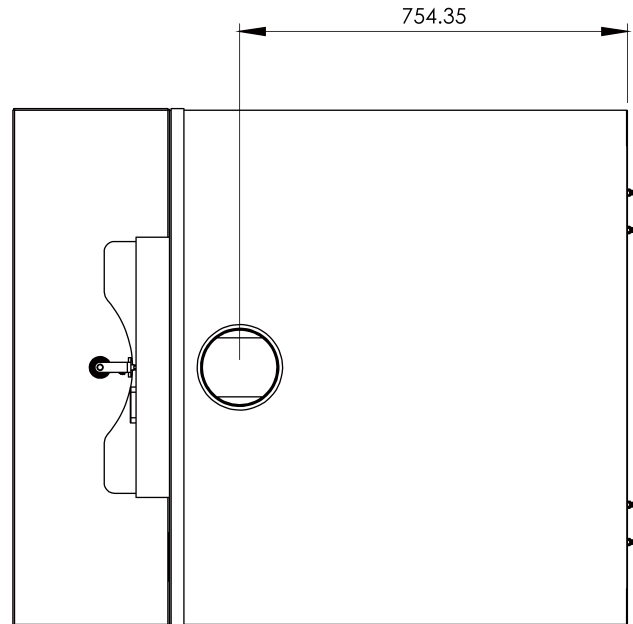

Wildcat 9000 Dimensions

Overall Dimensions 820mm Deep x 900mm Wide x 450mm High x 150kg Weight

Oven Dimensions 805mm Deep x 805mm Wide x 348mm High

*1 x 900mm length of stainless steel flue pipe and a stainless steel cowl is provided with the oven.