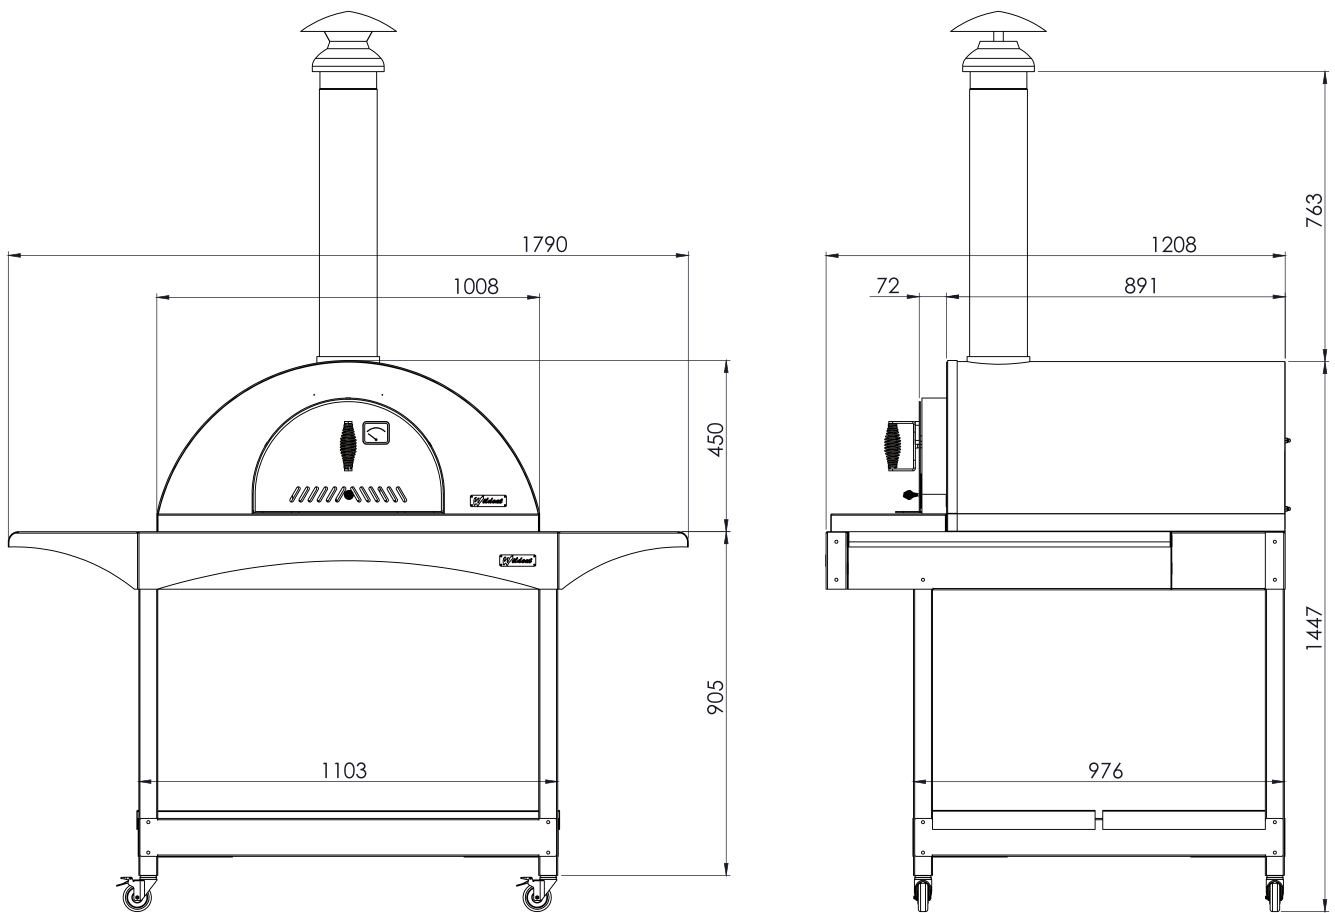

Wildcat 9000 Dimensions

Overall Dimensions 820mm Deep x 900mm Wide x 450mm High x 150kg Weight

Oven Dimensions 805mm Deep x 805mm Wide x 348mm High

*1 x 900mm length of stainless steel flue pipe and a stainless steel cowl is provided with the oven.