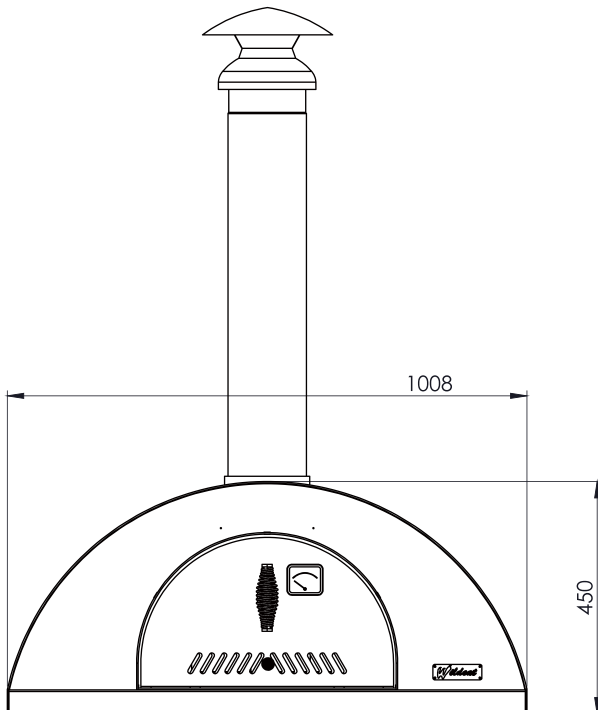

Wildcat 9000 Dimensions

Overall Dimensions 820mm Deep x 900mm Wide x 450mm High x 150kg Weight

Oven Dimensions 805mm Deep x 805mm Wide x 348mm High

*1 x 900mm length of stainless steel flue pipe and a stainless steel cowl is provided with the oven.